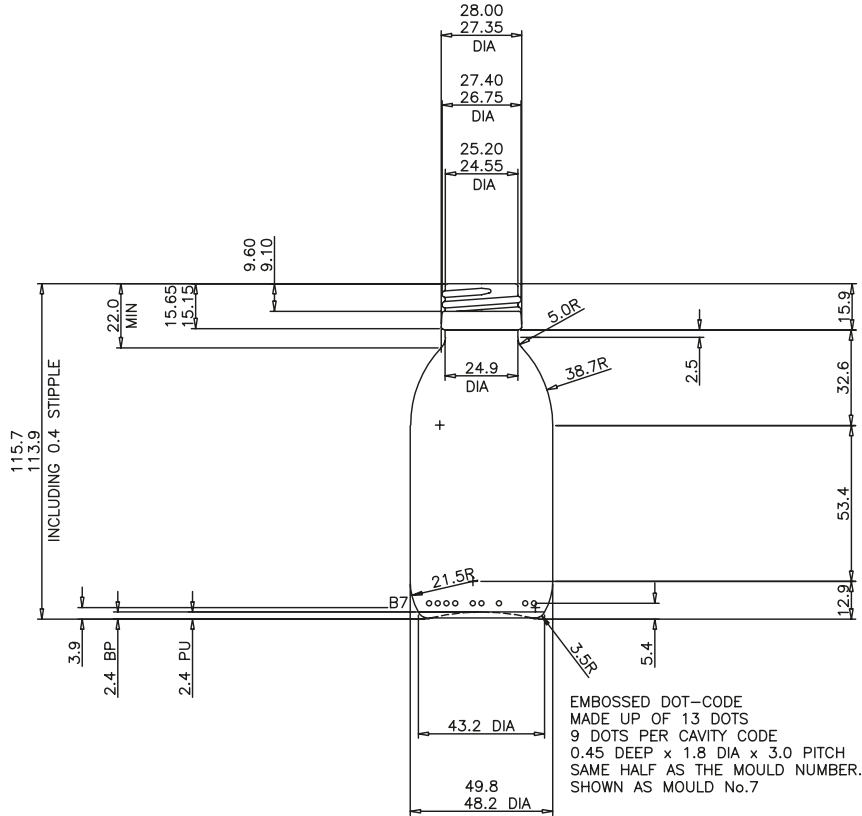

18

24

HS FRENCH FLINT

THE GLASS CONTAINER SPECIALISTS

VIEW ON BASE
 SHOWING EMBOSSSED MARKING
 STANDING AREA EMBOSSSED
 WITH CRESCENT STIPPLE

125ML AMBER ALPHA GLASS BOTTLE

Product code	AA125
Finish	28 ROPP
Capacity	125ml
Brim-full capacity	125ml